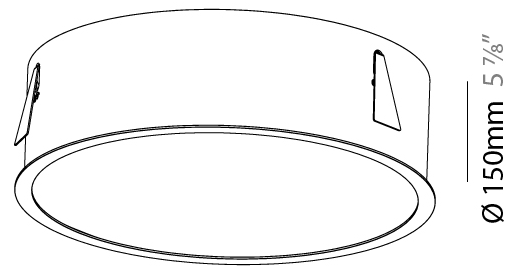

GENERAL

Series: Sign
Brand: Prolicht
Division: Architectural
Mounting Type: Recessed
Mounting Location: Ceiling
Subcategory: Ambient

PHYSICAL

Shape: Round
Diameter (mm): 492
Diameter (in): 19 3/8
Height (mm): 150
Height (in): 5 7/8
Ceiling Thickness (mm): 10 / 12.5 / 15 / 25
Ceiling Thickness (in): 3/8 or 1/2 or 9/16 or 1
Min. Recessing Depth (mm): 160
Min. Recessing Depth (in): 6 5/16
Light Distribution: Direct
Weight (kg): 4.983
Weight (lbs): 10.986
Diffuser: [PMMA - Opal or Micro-Prism](#)
Fixture Finish: [SSR / BKV / CWI / CRY / HAB / UFT / ITA / RUA / FTG / MYG / LOD / PUS / FRO / FUP / KIA / POP / BLS / SPG / MEY / GOH / GUM / CHC / COM / ABZ / JAG / OBR / MOS / ROR](#)
Fixture Material: Extruded Aluminum / Steel
Cut-out Measurements: 480mm / 18 7/8"

ELECTRICAL

Lamp Type: LED (Zhaga Standard)
Input Wattage (W): 35
Total Output Wattage (W): 30
Dimming: [Tri-Mode (Non-Dimming and Phase Dimming (120Vac only) and 0-10V Dimming)](#)
Driver Included: Yes
Driver Location: Integrated
Driver Type: Constant Current - Universal
Driver Class: Class 2
Input Voltage (V): 120 - 277
Constant Current (MA): 500

LED

[Color Temperature (°K): 3000 / 4000](#)
Max. Delivered Lumen (lm): 3090 / 3332 / 3400
CRI: >80 CRI
Efficiency (%): 0.72
Lamp Life (hrs): 50000

OPTICAL

RATINGS AND CERTIFICATIONS

Certified By: Certified for North American Standards
IP rating: IP20

Ø 492mm 19 3/8"

Ø 150mm 5 7/8"