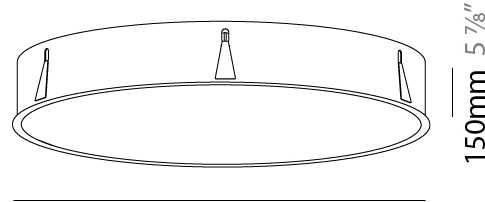

GENERAL

Series: Sign
Brand: Prolicht
Division: Architectural
Mounting Type: Recessed
Mounting Location: Ceiling
Subcategory: Ambient

PHYSICAL

Shape: Round
Diameter (mm): 970
Diameter (in): 38 ³/₁₆
Height (mm): 150
Height (in): 5 ⁷/₈
Ceiling Thickness (mm): 10 / 12 / 15 / 25
Ceiling Thickness (in): 3/8 or 1/2 or 9/16 or 1
Min. Recessing Depth (mm): 160
Min. Recessing Depth (in): 6 ⁵/₁₆
Light Distribution: Direct
Weight (kg): 16.545
Weight (lbs): 36.475
Diffuser: PMMA - Opal or Micro-Prism
Fixture Finish: SSR / BKV / CWI / CRY / HAB / UFT / ITA / RUA / FTG / MYG / LOD / PUS / FRO / FUP / KIA / POP / BLS / SPG / MEY / GOH / GUM / CHC / COM / ABZ / JAG / OBR / MOS / ROR
Fixture Material: Extruded Aluminum / Steel
Cut-out Measurements: 958mm / 37 11/16"

ELECTRICAL

Lamp Type: LED (Zhaga Standard)
Input Wattage (W): 129.8
Total Output Wattage (W): 111
Dimming: Tri-Mode (Non-Dimming and Phase Dimming (120Vac only) and 0-10V Dimming)
Driver Included: Yes
Driver Location: Integrated
Driver Type: Constant Current - Universal
Driver Class: Class 2
Input Voltage (V): 120 - 277
Constant Current (MA): 500

LED

Color Temperature (°K): 3000 / 4000
Max. Delivered Lumen (lm): 11450 / 12319 / 12570
CRI: >80 CRI
Lamp Life (hrs): 50000

OPTICAL

RATINGS AND CERTIFICATIONS

Certified By: Certified for North American Standards
IP rating: IP20

Ø 970mm 38 ³/₁₆"

150mm 5 ⁷/₈"

958mm
37 ¹¹/₁₆"

160mm
6 ⁵/₁₆"

10 - 25mm
³/₈" 1